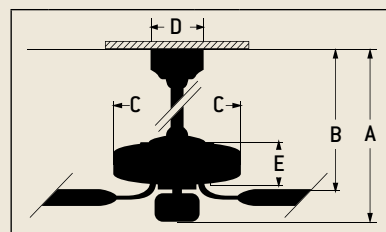

Ceiling Drop Dimensions

1. A: 2" DR - 11.0"   B: 2" DR - 10.125"
   A: 6" DR - 14.0"   B: 6" DR - 13.125"
   C: 10.0"   D: 5.25"
   E: 5.0"

DR: Downrod

Compare: 49" to 60" ceiling fans have airflow efficiencies ranging from approximately 51 to 176 cubic feet per minute per watt at high speed.