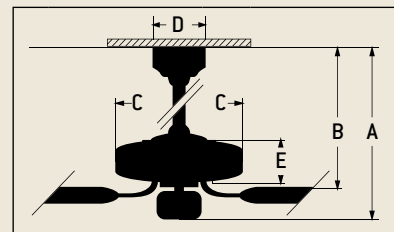

Specs

- Blade Sweep Opt. 44", 52", 54", 56"
- Number of Blades 5
- Blade Pitch 14°
- Motor Size (MM) 188 x 15
- AMPS (HI Speed) 0.6
- Watts (HI Speed) 71
- RPM (HI-MED-LOW) 185-112-70
- Shipping Wt. (lbs.) 27.0
- CU. FT. in Carton 2.32
- Airflow* 6,273 *(Cubic Feet Per Minute)*
- Electricity Use* 71 Watts
- Airflow Efficiency* 88 *(Cubic Feet Per Minute Per Watt)*

Ceiling Drop Dimensions

- | | |
|------------------|------------------|
| A: 2" DR - 12.0" | B: 2" DR - 7.5" |
| A: 6" DR - 16.0" | B: 6" DR - 11.5" |
| C: 12.5" | D: 5.125" |
| E: 4.5" | |
- DR: Downrod*