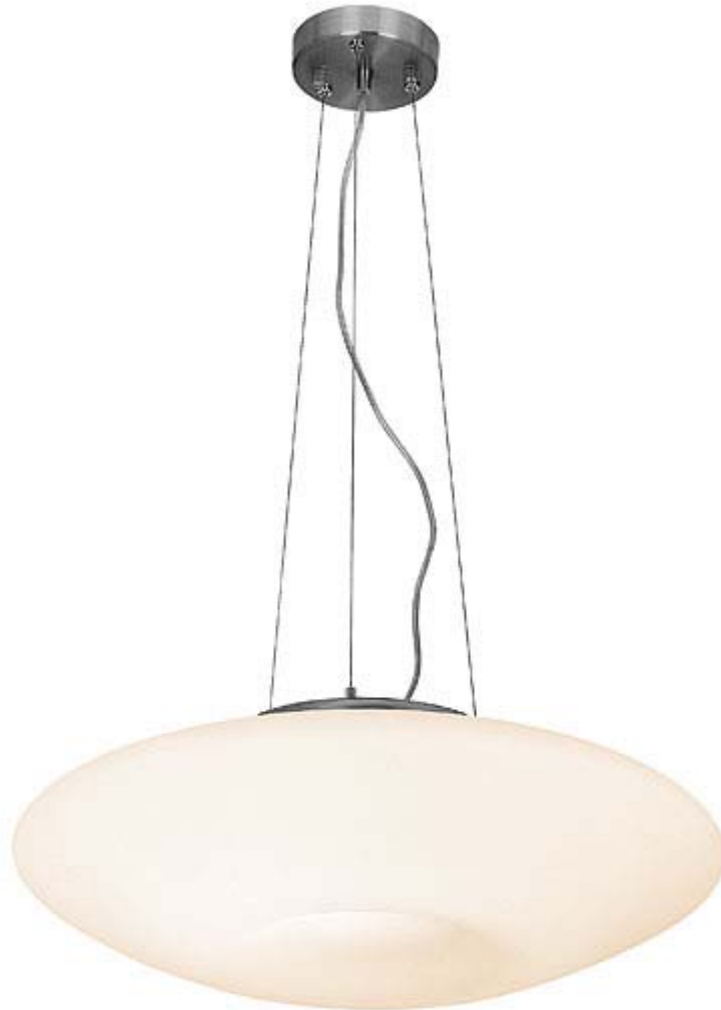

Where Exclusivity  
Meets Affordability

---

**50955** Nickel Aircraft Cable Pendant

---

3Lt x 60w B10 (E-12 Candelabra Base)

---

**Bulb Type** E-12\_Type\_C

---

**Finish** BS    **Glass** OPL

---

**H** 5.5    **Dia** 20

---

**Included** 10ft of Cable & Cord

---

CETL Dry

---