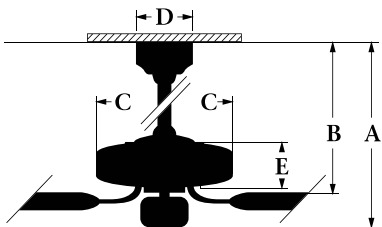

Kona Bay®

K52BS with B5/56T-RW3
Brownstone™ Kona Bay with
Tropic Isle Rosewood blades.

MODEL K52

DIMENSIONS

A (2" DR) - 11	C - 8½
A (6" DR) - 15	D - 5¼
B (2" DR) - 10	E - 7
B (6" DR) - 14	

All Craftmade fans are shipped with two down rods, a 2" for mounting close to the ceiling, a 6" rod for mounting farther away.

WARRANTY

Limited Lifetime Warranty

SPECIFICATIONS

Blade Sweep - 52"
of Blades - 5
Blade Pitch - 16°
Motor Size - 188x20
AMPS (HI Speed) - .57
Watts (HI Speed) - 68
RPM (HI/MED/LO) - 164/115/54
CFM (HI Speed) - 6543

K52 with Tropic Isle Blades
AMPS (HI Speed) - .61
Watts (HI Speed) - 71
RPM (HI/MED/LO) - 113/75/35

STANDARD OPERATION

FINISHES

Antique Brass, Antique White,
Brownstone, Brushed Nickel,
English Toffee, Galvanized,
Rustic Iron, Oiled Bronze