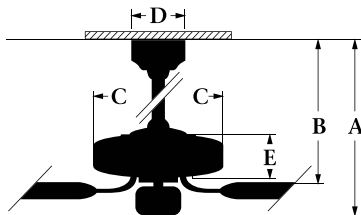

Outdoor Patio

42"
AVAILABLE

OPXL52GV with B5/52S-OWP and OLK13GV
Galvanized Outdoor Patio fan with Weathered Pine
blades and light kit.

MODEL OP42 & OPXL52

DIMENSIONS

OPXL52	OP42
A (2" DR) - 11½	A (2" DR) - 10¼
A (6" DR) - 15½	A (6" DR) - 14¼
B (2" DR) - 9¾	B (2" DR) - 8
B (6" DR) - 13¾	B (6" DR) - 12
C - 11½	C - 9
D - 5½	D - 5½
E - 4½	E - 3¼

The Outdoor Patio fan is shipped with two down rods, a 2" for mounting close to the ceiling, a 6" rod for mounting farther away.

WARRANTY

30 year limited warranty

SPECIFICATIONS

OPXL52

Blade Sweep - 52"
of Blades - 5
Blade Pitch - 14°
Motor Size - 188 x 15
AMPS (HI Speed) - .70
Watts (HI Speed) - 80
RPM (H/MED/LO) - 210/120/78
CFM (HI Speed) - 7680

OP42

Blade Sweep - 42"
of Blades - 5
Blade Pitch - 14°
Motor Size - 153 x 8
AMPS (HI Speed) - .40
Watts (HI Speed) - 46
RPM (H/MED/LO) - 200/125/55
CFM (HI Speed) - 5100

STANDARD OPERATION

CHAIN

FINISHES

Antique White, Bronze,
Brownstone, Flat Black,
Galvanized, Painted Nickel, Rust*,
Rustic Iron, Verde Green, White*