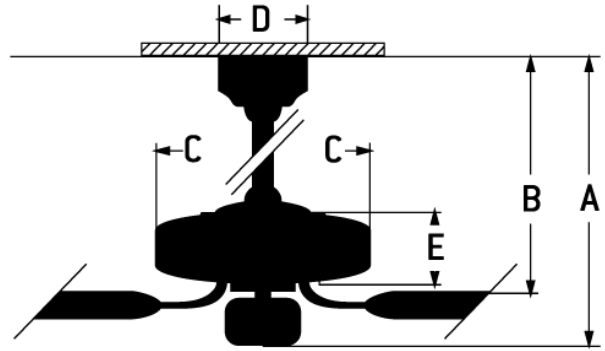

- Heavy-Duty, 3-Speed Non-Reversible Motor
- 3" and 6" Downrods (Included)
- Blades Sold Separately
- Dual Mount (Flat or angled ceiling)
- Suitable for Wet Locations

Specs

Blade Sweep Opt (in.)	44, 52, 54, 56
Blades	5
Blade Pitch (°)	14
Motor Size (MM)	188x15
Amps at High Speed	0.50
Watts (Hi Speed)	61
Energy Guide CFM	5523
Energy Guide CFM_Watts	91
High Speed (CFM)	5522.56
Low Speed (CFM)	2308.55
Shipping Weight (lbs.)	18.50
Carton Size (CU FT)	1.28
Blade Options	Type1, Type 3
Light Kit Options	Bowl Light Kits, Universal Light Kits, or Customize Your Own (Universal Fitters and 2 1/4" Glass)

Dimensions

A:	15.50
A: (2" Downrod) -	11.50
B:	9.75
B: (2" downrod)	13.75
C:	11.50
D:	5.12

E: 6.57
 F: w/o Light Kit - 6.57
 Downrod Length (in.) 6
 2" Downrod (in.) 3

Downloads

Outdoor Patio Fan - OPXL52BR