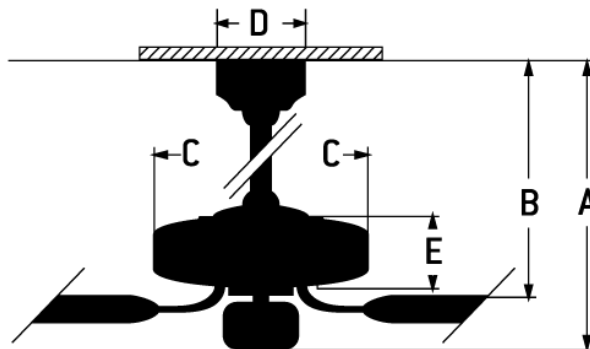

- Heavy-Duty, 3-Speed Non-Reversible Motor
- 3" and 6" Downrods (Included)
- Blades Sold Separately
- Dual Mount (Flat or angled ceiling)
- Suitable for Wet Locations

Specs

Blade Sweep Opt (in.)	44, 52, 54, 56
Blades	5
Blade Pitch (°)	14
Motor Size (MM)	188x15
Amps at High Speed	0.50
Watts (Hi Speed)	61
Energy Guide CFM	5523
Energy Guide CFM_Watts	91
High Speed (CFM)	5522.56
Low Speed (CFM)	2308.55
Shipping Weight (lbs.)	18.50
Carton Size (CU FT)	1.28
Blade Options	Type1, Type 3
Light Kit Options	Bowl Light Kits, Universal Light Kits, or Customize Your Own (Universal Fitters and 2 1/4" Glass)

Dimensions

A:	15.50
A: (2" Downrod) -	11.50
B:	9.75
B: (2" downrod)	13.75
C:	11.50
D:	5.12

E: 6.57
 F: w/o Light Kit - 6.57
 Downrod Length (in.) 6
 2" Downrod (in.) 3

Downloads

Outdoor Patio Fan - OPXL52RI