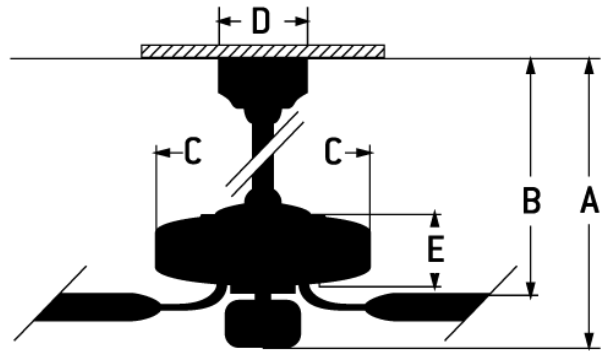

- Standard, 3-Speed Reversible Motor
- 6" Downrod (Included)
- 52" Blades in Basketball Court (Included)
- Integrated Light Kit (1-18W GU24 CFL Bulb Included) and LED Canopy Night-Light (Included)
- TCS Remote (Included)
- Dual Mount (Flat or angled ceiling)
- Remote Dimming

### Specs

Blade Sweep Opt (in.)	52
Blades	4
Blade Pitch (°)	12
Motor Size (MM)	153X15
Amps at High Speed	0.43
Watts (Hi Speed)	52.20
Energy Guide Watts	38
Energy Guide CFM	4535
Energy Guide CFM_Watts	87
High Speed (CFM)	4535
Low Speed (CFM)	2576
Shipping Weight (lbs.)	21.67
Carton Size (CU FT)	2.40
Bulb Wattage	18
Compatible Control Types	TCS Wall Control
Light Kit Options	Integrated Light Kit
Finish	ProStar Basketball

### Dimensions

A:	19.50
A: (2" Downrod) -	24
B:	12.75

C: 14.25  
 D: 7.25  
 E: 9.50  
 F: w/o Light Kit - 9.50  
 Downrod Length (in.) 6

Downloads

ProStar Basketball - PS52BB4

 [PDF Tear Sheet](#)

 [Installation Guide](#)