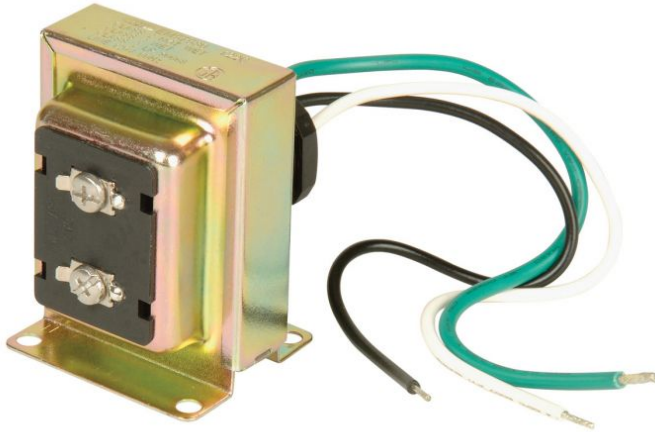

## Push Button - T1610

16V 10VA Chime Transformer

Chime Transformer 16 Volt, 10VA -10 Watts

- For Single Chime Applications, Individually Boxed
- Compatible with one 2-note chime with all wires less than 50 feet in length

### Specs

---

Carton Size (CU FT) 0.07