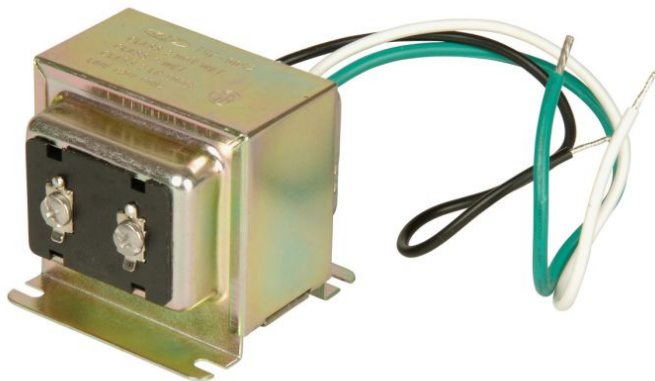

CRAFTMADE

Push Button - T1630

16V 30VA Chime Transformer

Chime Transformer 16 Volt, 30VA - 30 Watts

- For Use with Multiple Chime Applications, Individually Boxed
- Compatible with one, two or three 2-note chimes with wires longer than 50 feet in length
- Also compatible with one 8-note chime with any wire longer than 50 feet in length

Specs

Carton Size (CU FT) 0.11

Dimensions

Height (in.) 3
Width (in.) 3

Downloads

Push Button - T1630

 [PDF Tear Sheet](#)