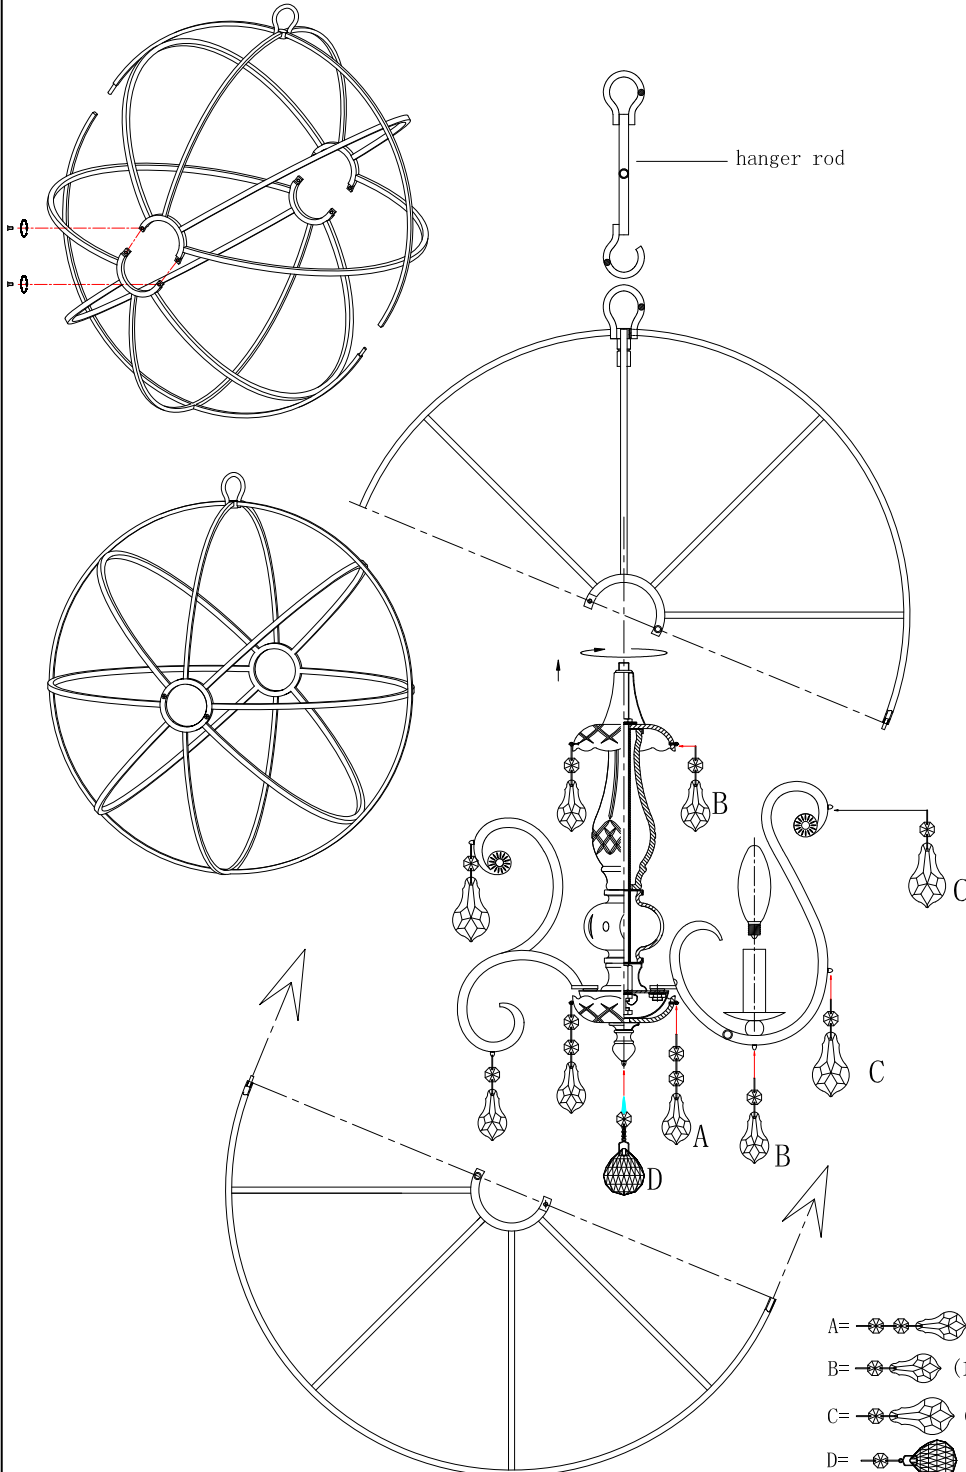

## MODEL#:9026-EB-CL-MWP ASSEMBLY AND DRESSING INSTRUCTIONS

All electrical components must be installed by a licensed electrician in accordance with the National Electric Code and the appropriate local electrical codes.

You will need 5 - Cand. Bulb  
 40 Watts Recommended  
 60Watts Max  
 Bulb not included

- A= (1X50mm Pendant+2X14mm Jewels)\*4pcs
- B= (1X50mm Pendant+1X14mm Jewels)\*14pcs
- C= (1X63mm Pendant+1X14mm Jewels)\*15pcs
- D= (1X40mm Ball+1X14mm Jewels)\*1pc