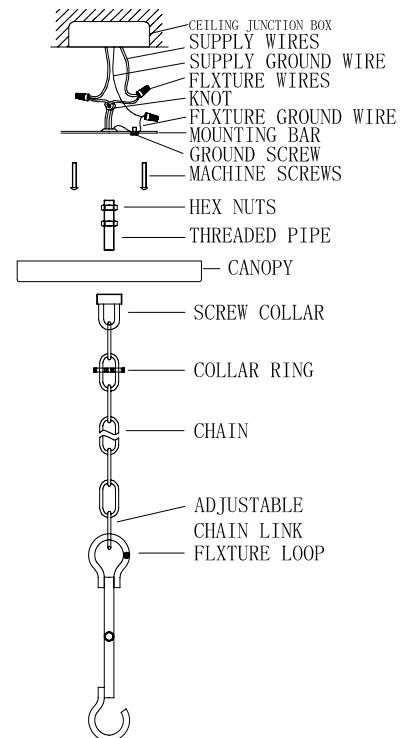

## MODEL#:9026-EB-CL-MWP ASSEMBLY AND DRESSING INSTRUCTIONS

All electrical components must be installed by a licensed electrician in accordance with the National Electric Code and the appropriate local electrical codes.

You will need 5 - Cand. Bulb  
 40 Watts Recommended  
 60Watts Max  
 Bulb not included

- A= (1X50mm Pendant+2X14mm Jewels)\*4pcs
- B= (1X50mm Pendant+1X14mm Jewels)\*14pcs
- C= (1X63mm Pendant+1X14mm Jewels)\*15pcs
- D= (1X40mm Ball+1X14mm Jewels)\*1pc