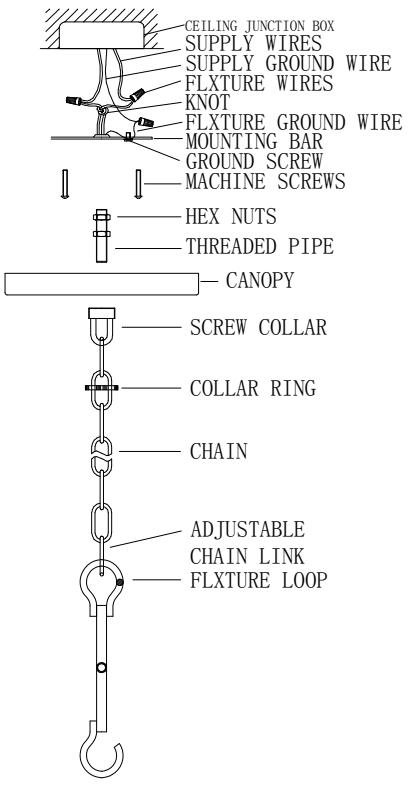

CRYSTORAMA

1958
 95 Cantiague Rock Road, Westbury NY 11590
 ph:516.931.9090 fax:516.931.1254
 info@crystorama.com www.crystorama.com

MODEL#:9028-EB-CL-MWP ASSEMBLY AND DRESSING INSTRUCTIONS

All electrical components must be installed by a licensed electrician in accordance with the National Electric Code and the appropriate local electrical codes.

You will need 6 - Cand. Bulb
 40 Watts Recommended
 60Watts Max
 Bulb not included

- A= (1X76mm Pendant+2X14mm Jewels)*4pcs
- B= (1X63mm Pendant+2X14mm Jewels)*4pcs
- C= (1X76mm Pendant+1X14mm Jewels)*6pcs
- D= (1X63mm Pendant+1X14mm Jewels)*24pcs
- D= (1X50mm Ball+2X14mm Jewels)*1pc