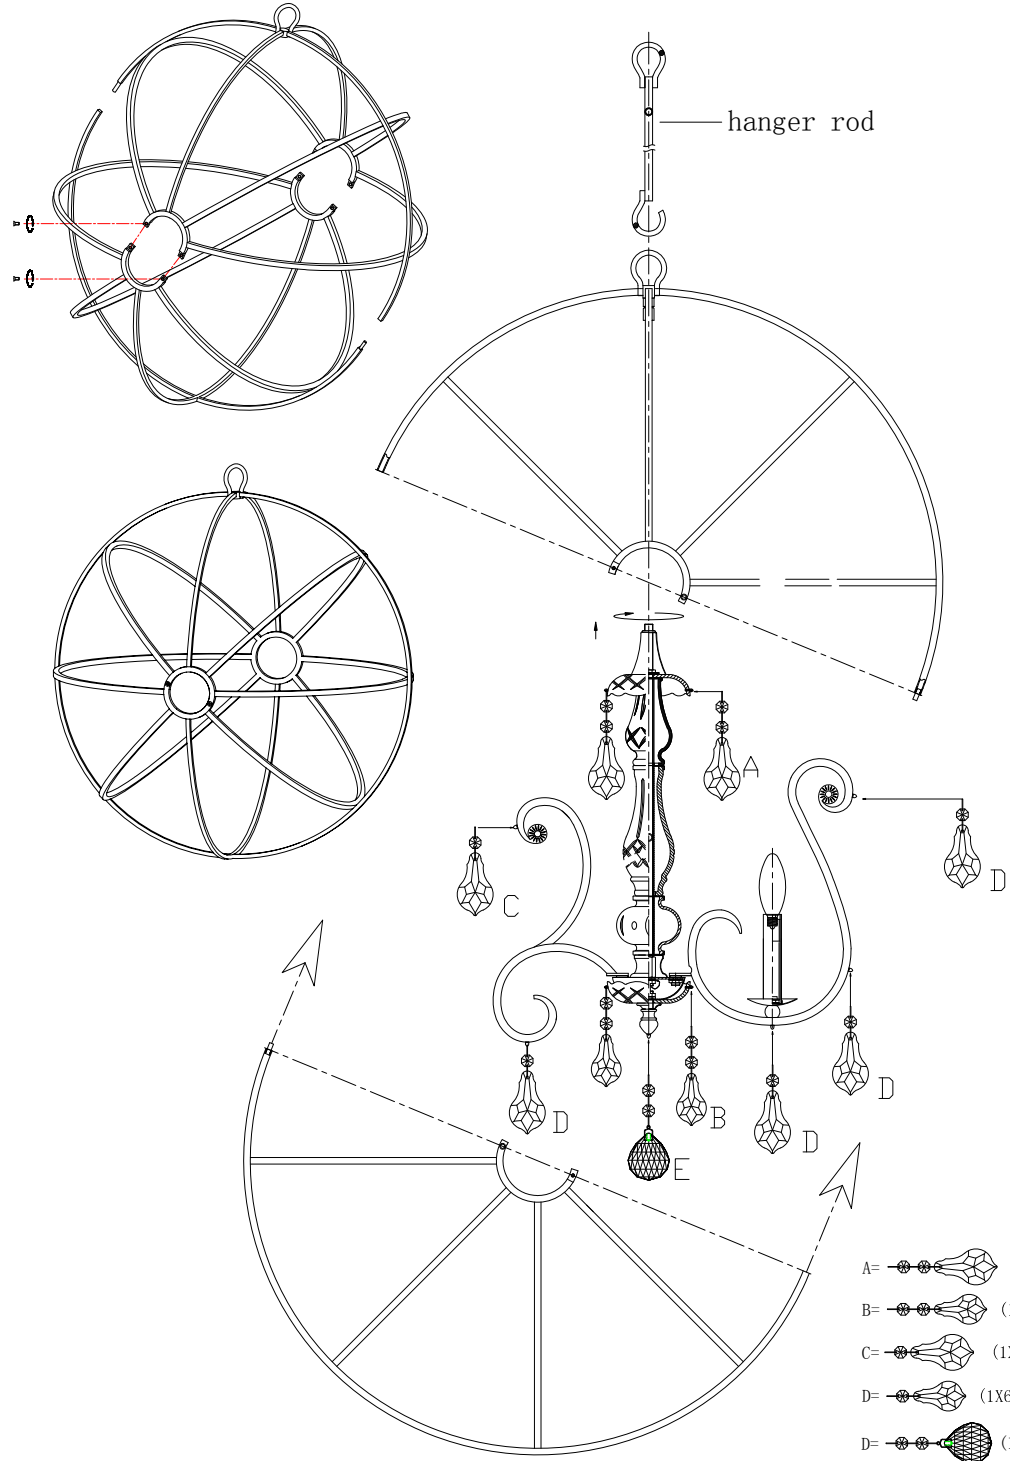

CRYSTORAMA

1958
 95 Cantiague Rock Road, Westbury NY 11590
 ph:516.931.9090 fax:516.931.1254
 info@crystorama.com www.crystorama.com

MODEL#:9028-EB-CL-MWP ASSEMBLY AND DRESSING INSTRUCTIONS

All electrical components must be installed by a licensed electrician in accordance with the National Electric Code and the appropriate local electrical codes.

You will need 6 - Cand. Bulb
 40 Watts Recommended
 60Watts Max
 Bulb not included

- A= (1X76mm Pendant+2X14mm Jewels)*4pcs
- B= (1X63mm Pendant+2X14mm Jewels)*4pcs
- C= (1X76mm Pendant+1X14mm Jewels)*6pcs
- D= (1X63mm Pendant+1X14mm Jewels)*24pcs
- D= (1X50mm Ball+2X14mm Jewels)*1pc