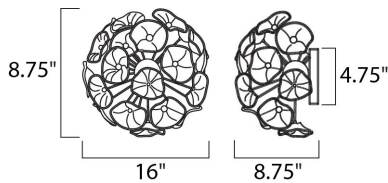

MEASUREMENTS

DIMENSION : 16.5" W x 8.75" H x 8.75" Ext
 MAX OAH : 4.75" W x 4.75" H
 CANOPY : 4.75" W x 4.75" H
 HANGING WEIGHT : 2.45 lb

LAMPING

INPUT VOLTAGE : 120V
 LUMENS : 4,000 Rated
 BULB : 8 x 40W Xenon G9 , 320W Total
 BULB INCLUDED : (Included)
 DIMMABLE : Yes
 COLOR_TEMP : 2900K