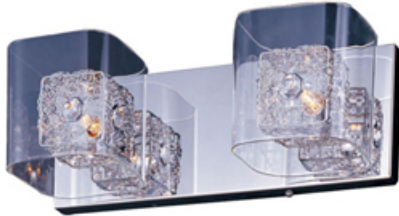

Product Specifications for E22832-18PC

Job Name:	Job Type:
Quantity:	Comments:

**E22832-18PC**  
**Gem 2-Light Bath Vanity**

**Finish**  
 Polished Chrome

**Glass/Shade**  
 Clear

**Product Category**  
 Bath Vanity

**Lamping**

Number of Bulb(s)	2
Light Type	Xenon
Bulb Type	G9
Max Bulb Wattage	40
Max Fixture Wattage	80
Rated Life	±2,000 Hours
Rated Lumens	±1,600
Color Temp	±2,900 K
Bulb(s) Included	Yes
Light Up/Down	N/A
Beam Spread	N/A
CRI	N/A
Photo Cell Included	N/A
Ballast/Driver/Transformer	No
Dimmable	Standard