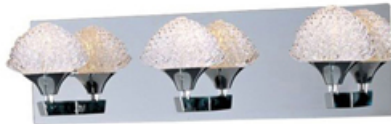

Product Specifications for E23013-20PC

Job Name:	Job Type:
Quantity:	Comments:

E23013-20PC
Blossom 3-Light Bath Vanity

Finish
Polished Chrome

Glass/Shade
Crystal

Product Category
Bath Vanity

Lamping

Number of Bulb(s)	3
Light Type	Xenon
Bulb Type	G9
Max Bulb Wattage	40
Max Fixture Wattage	120
Rated Life	±2,000 Hours
Rated Lumens	±1,500
Color Temp	±2,900 K
Bulb(s) Included	Yes
Light Up/Down	BOTH
Beam Spread	N/A
CRI	N/A
Photo Cell Included	N/A
Ballast/Driver/Transformer	No
Dimmable	Standard