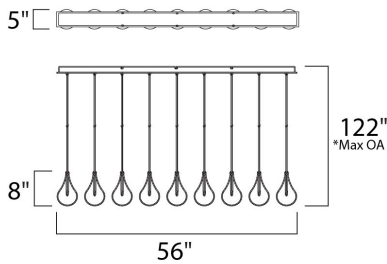

PRODUCT DESCRIPTION

A simple idea gracefully executed in the Larmes collection. Row upon row of Clear oversized teardrops, mounted onto an extended Polished Chrome lamp holder that supports xenon lamps, sets the stage. Individually adjustable drops for custom stagger effects allow for dramatic impact. An added benefit of each drop being aircraft cable-suspended, is the ability to adjust the overall height of the piece to fit the space. The final result is stark and stunning.

*max overall height

MEASUREMENTS

DIMENSION : 56" L x 5" W x 8" H
 MAX OAH : 122" OAH
 CANOPY : 5" W x 1.5" H x 56" L
 HANGING WEIGHT : 11.22 lb

LAMPING

INPUT VOLTAGE : V
 LUMENS : 2,880 Rated
 BULB : 9 x 20W Xenon 12V G4 , 180W Total
 BULB INCLUDED : (Included)
 DIMMABLE : Electronic Low Voltage (ELV)
 COLOR_TEMP : 2900K