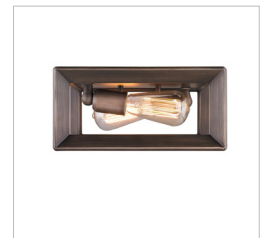

2073-FM GMT

GOLDENLIGHTING.COM | TOLL FREE: 800.277.0979 | FAX: 850.877.1346 | EMAIL: cs@goldenlighting.com

Dimensions and specifications are approximate and based on the most current information possible at the time of publication. Golden Lighting reserves the right to make design changes and modifications without prior notice. Golden Lighting products are UL/CUL approved. Unless otherwise noted as pending, Wattages stated are the maximum recommended; however, lower wattages may be used. Bulbs are not included unless otherwise noted. Larger fixtures may require reinforced outlet boxes and additional support. Receipt or possession of this catalog does not constitute an agreement to sell.