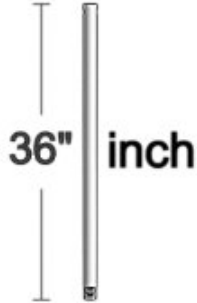

Job Name:

Job Type:

Comments:

Quantity:

DR36TB: 36" Downrod - Tuscan Bronze

Dimensions:

Material List:

UPC #:026586952748

Finish: Tuscan Bronze (TB)

Shipping Information:

Package Type	Product #	Quantity	UPC	Length	Width	Height	Cube	Weight	UPS Ship
Individual	DR36TB	1	026586952748	36	1.2	1.1	0.028	2	Yes
Shipping Master		12	10026586952745	37.4	7.3	2.8	0.442	25.2	Yes
NJ Pallet		720		48	40	52	57.778	1512	No
NV Pallet		720		48	40	52	57.778	1512	No