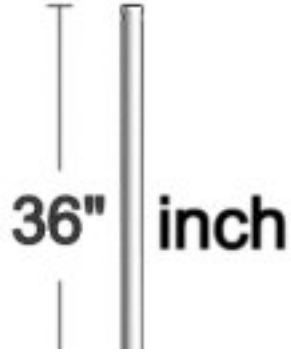

Job Name:

Job Type:

Comments:

Quantity:

DR36WI: 36" Downrod - Weathered Iron

Dimensions:

Material List:

UPC #:026586811342

Finish: Weathered Iron (WI)

Shipping Information:

Package Type	Product #	Quantity	UPC	Length	Width	Height	Cube	Weight	UPS Ship
Individual	DR36WI	1	026586811342	36	1.2	1.1	0.028	2	Yes
Shipping Master		12	10026586811349	37.4	7.3	2.8	0.442	25.2	Yes
NJ Pallet		720		48	40	52	57.778	1512	No
NV Pallet		720		48	40	52	57.778	1512	No