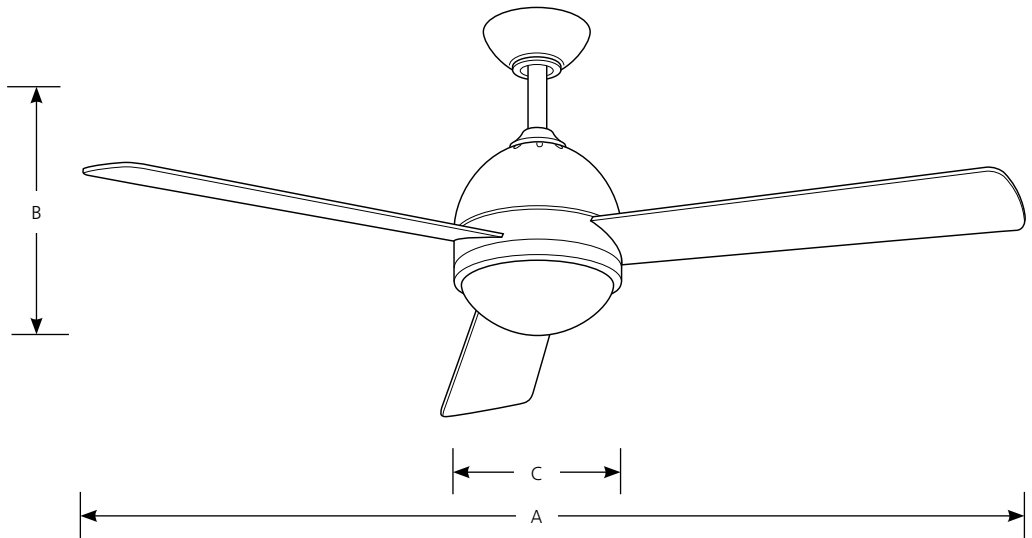

Indoor

**Trevina
52" with Light Kit**

Ceiling Fan

Type _____
 -09 -20
 P2514

Catalog No.	Finish		Dimensions (Inches)		
	Brushed Nickel	Antique Bronze	A	B	C
P2514	-09	-20	52	18	8-7/8

Blades

Side 1	Silver	Medium Cherry
Side 2	Silver	Classic Walnut

Specifications:

General

- 30 year limited warranty
- Full function remote control (with batteries) included
 - Full range dimming
 - Three speed fan operation
 - Reverse direction control

Blades

- Three blades
- 12 degree pitch
- Plywood construction

Motor

- Triple capacitor speed control
- 153mm dia x 18mm high

Light Kit

- Etched opal glass
- Utilizes one 100w E11 Quartz lamp, included.

Mounting

- Ceiling mounting on downrod.
- A 3/4" x 6" downrod is included. Longer accessory downrods can be ordered separately
- Installs on sloped ceilings up to 25° (4:12 pitch)
- Canopy covers standard recessed 4" octagonal outlet box. Note: An outlet box assembly designed for fan installation is required (not included)
- Mounting hardware is included

Electrical

- 80" lead wires included
- Ceramic mini-can socket
- Prewired

Labeling

- CUL listed

Progress Lighting
 701 Millenium Blvd.
 Greenville, South Carolina
 29607

www.progresslighting.com