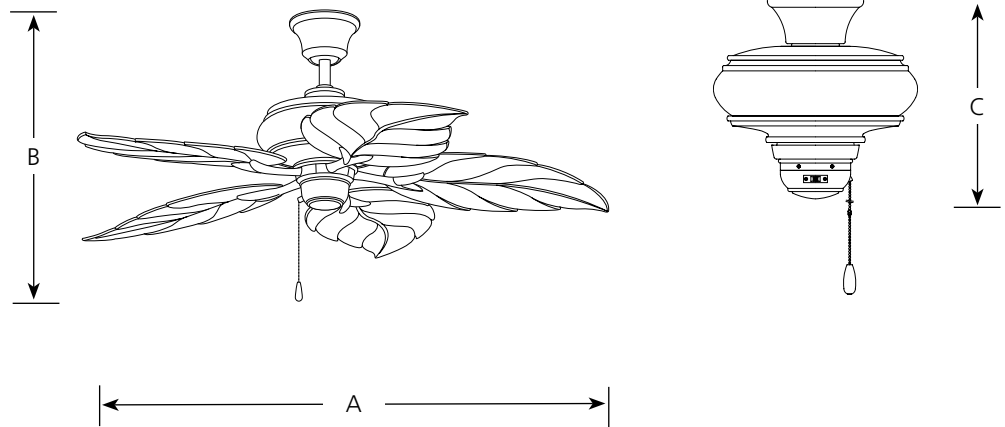

Type _____

-20

P2526

Finish

Catalog No	Antique Bronze	Dimensions (Inches)		
		A	B	C
P2526	-20	52	17-3/8	12-3/16
Blades				
Side 1	Washed Walnut			

Specifications:

General

- 15 year limited warranty

Blades

- Five blades
- Leaf design
- 12 degree pitch
- ABS all-weather blade material

Motor

- Triple capacitor speed control; manual reverse control
- 188mm dia x 20mm high
- Pull chain is antique brass chain with medium oak fob.

Mounting

- Dual ceiling mounting on downrod, or close to ceiling
- A 3/4" x 4-1/4" downrod is included. Longer accessory downrods can be ordered separately
- Standard canopy designed for sloped ceilings up to 45 degrees (12:12 ceiling pitch) using downrod supplied or accessory downrods
- Canopy covers standard recessed 4" octagonal outlet box. Note: An outlet box assembly designed for fan installation is required (not included)
- Mounting hardware is included

Electrical

- 80" lead wires included
- Prewired

Labeling

- CUL damp location listed