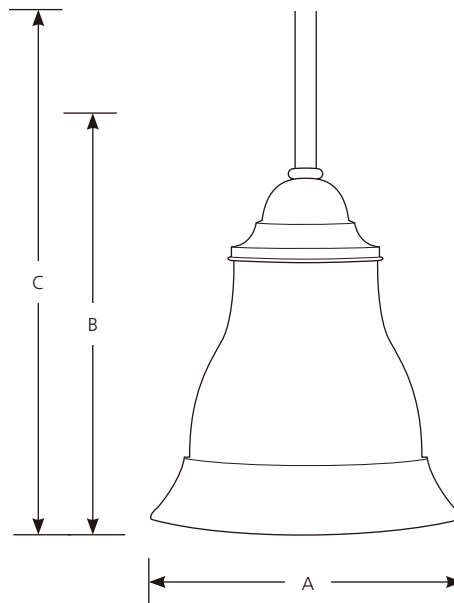

Type _____
 -09 -10 -20 -33
 P5096

Catalog No.	Finish				Lamping	Dimensions (Inches)		
	Brushed Nickel	Polished Brass	Antique Bronze	Cobblestone		A	B	C
P5096	-09	-10	-20	-33	1 (m) 100w	6-1/2	7	64

Specifications:

General

- Etched glass shade with slight banding
- Brushed Nickel (-09) and Polished Brass (-10) finishes are plated
- Antique Bronze (-20) and Cobblestone (-33) are hand painted
- Steel Construction
- 2- 12" and 2- 15" matching stem sections supplied with concealed connectors
- Companion chandelier, hall and foyer, pendant, close to ceiling, wall bracket, and bath and vanity units

Mounting

- Ceiling stem mounted
- Canopy has a hang straight swivel which can be used on sloped ceilings
- Canopy covers a standard 4" hexagonal outlet box
- Mounting strap for outlet box included
- Threaded socket ring secures glass

Catalog No.	Finish		Lamping	Dimensions (Inches)		
	Brushed Nickel	Antique Bronze		A	B	C
P5096	-09EBWB	-20EBWB	1-13w GU24 (included)	6-1/2	7	64

Specifications:

General

- Etched glass shade with slight banding
- Brushed Nickel (-09) is plated
- Antique Bronze (-20) is hand painted
- Steel Construction
- 2- 12" and 2- 15" matching stem sections supplied with concealed connectors
- One 13w GU24 compact fluorescent lamp included
- Companion chandelier, hall and foyer, pendant, close to ceiling, wall bracket, and bath and vanity units