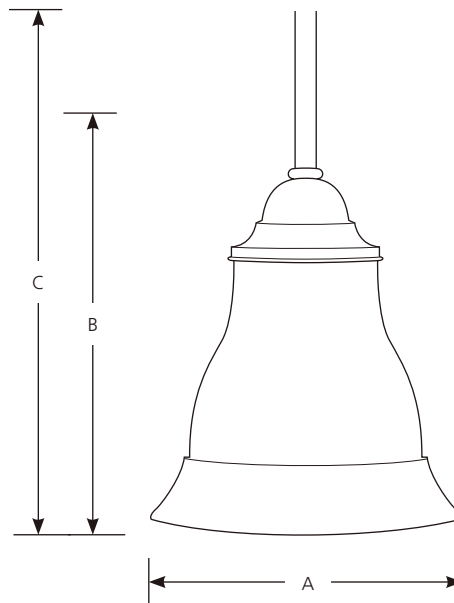

Type _____
 -09 -10 -20 -33
 P5096

Catalog No.	Finish				Lamping	Dimensions (Inches)		
	Brushed Nickel	Polished Brass	Antique Bronze	Cobblestone		A	B	C
P5096	-09	-10	-20	-33	1 (m) 100w	6-1/2	7	64

Specifications:

Mounting

- Ceiling stem mounted
- Canopy has a hang straight swivel which can be used on sloped ceilings
- Canopy covers a standard 4" hexagonal outlet box
- Mounting strap for outlet box included
- Threaded socket ring secures glass

Electrical

- Ceramic medium based socket
- 15 feet of wire
- Pre-wired

Labeling

- UL-CUL listed

Compact Fluorescent

Trinity
Energy Star

Mini-Pendant

Type _____
 -09EBWB -20EBWB
 P5096

Catalog No.	Finish		Lamping	Dimensions (Inches)		
	Brushed Nickel	Antique Bronze		A	B	C
P5096	-09EBWB	-20EBWB	1-13w GU24 (included)	6-1/2	7	64

Specifications:

General

- Etched glass shade with slight banding
- Brushed Nickel (-09) is plated
- Antique Bronze (-20) is hand painted
- Steel Construction
- 2- 12" and 2- 15" matching stem sections supplied with concealed connectors
- One 13w GU24 compact fluorescent lamp included
- Companion chandelier, hall and foyer, pendant, close to ceiling, wall bracket, and bath and vanity units