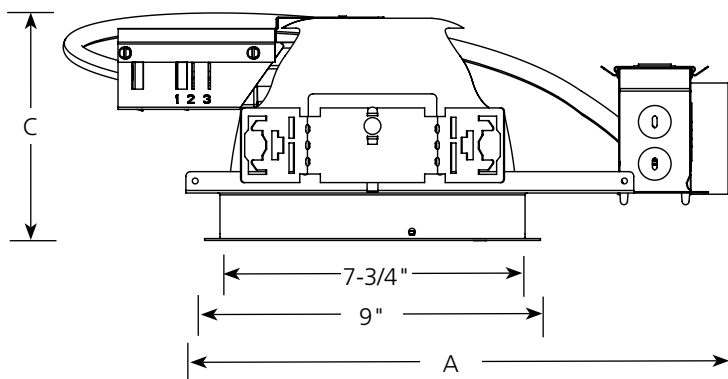

Compact
Fluorescent

8" Pro-Optic Housing
26/32/42 Triple Tube
2 Horizontal Lamps

Recessed

Type _____
-EB
P8232

Catalog No.	Lamping
P8232-EB	2-26, 32 or 42W Triple Tube

Dimensions (Inches)

A	B	C
14	9-1/8	6 (Open)
		7-1/8 (Lensed and Wall Wash)
Ceiling Opening = 8-1/4		

Maximum Ceiling Thickness = 1-1/4

Specifications:

Electrical

- Universal heavy gauge junction box with snap-out sides
- Grounding pigtail
- 1/2" & 3/4" pryouts for rigid or BX fittings
- 120/277v Electronic HPF Ballast accepts 26, 32 or 42 watt triple tube lamps
- Rated for 8 #12 90 degree conductors (4 in, 4 out)
- Thermal and end of life ballast protection

Construction

- Two horizontal triple tube 26, 32 or 42 w (GX24q-4) compact fluorescent. Use only GE or Osram Sylvania lamps
- Notched housing for chalkline or laser alignment
- Full wrap-around mounting frame
- Galvanized steel construction
- Housing accommodates 1/2" to 1-1/4" thick ceilings

EMT conduit or 1-1/2" or 3/4" lathing channel (by others)

Labeling

- UL and CUL listed for damp location and through branch wiring

- Non-IC rated

Lamp/Trim

- Socket box mounts securely to reflector for consistent lamp positioning and photometric performance
- Trim retention accomplished by use of spring clips located inside aperture of frame in
- Order trim separately
- Internal emergency available for use with standard open P8115 and baffle P8114 trims only