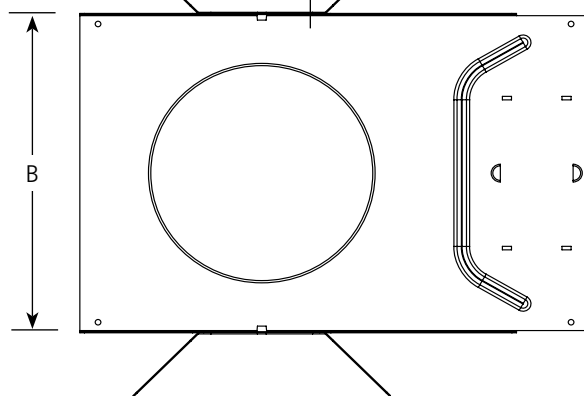

Compact
Fluorescent

8" Pro-Optic Housing
26/32/42 Triple Tube
2 Horizontal Lamps

Recessed

Type _____
-EB
P8232

Catalog No.	Lamping
P8232-EB	2-26, 32 or 42W Triple Tube

Dimensions (Inches)

A	B	C
14	9-1/8	6 (Open)
		7-1/8 (Lensed and Wall Wash)
Ceiling Opening = 8-1/4		

Maximum Ceiling Thickness = 1-1/4

Specifications:

Electrical

- Universal heavy gauge junction box with snap-out sides
- Grounding pigtail
- 1/2" & 3/4" pryouts for rigid or BX fittings
- 120/277v Electronic HPF Ballast accepts 26, 32 or 42 watt triple tube lamps
- Rated for 8 #12 90 degree conductors (4 in, 4 out)
- Thermal and end of life ballast protection

Construction

- Two horizontal triple tube 26, 32 or 42 w (GX24q-4) compact fluorescent. Use only GE or Osram Sylvania lamps
- Notched housing for chalkline or laser alignment
- Full wrap-around mounting frame
- Galvanized steel construction
- Housing accommodates 1/2" to 1-1/4" thick ceilings