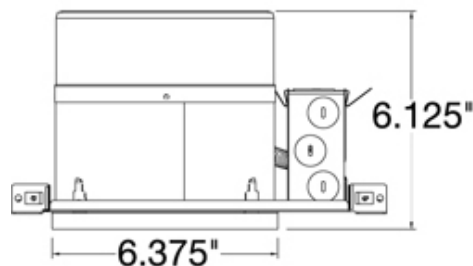

Job Name:

Job Type:

Comments:

Quantity:

11019: New Construction Shallow IC Airtight Housing Specification Images:

New Construction Shallow IC Airtight Housing

Trims: 11037AT, 11020AT, 11033AT, 11034AT, 11035AT, 1136AT, 11055AT, 1158AT, 1159AT

Housing Adjustment: Housing adjusts vertically for various ceiling thicknesses.

Joist Tab: Tab to locate on bottom of joist.

Notch for T-Bar Ceilings: No clips required. Secure bar hanger to T-Bars with wires or screws.

Dimensions:

Diameter:	6 3/8"
Length:	13 1/2"
Width:	10 3/4"
Height:	6 1/8"

Material List:

1 Housing - Steel - Raw Steel

Safety Listing:

UL Listed for Damp Locations / IC
cUL Listed for Damp Locations / IC

Shipping Information: