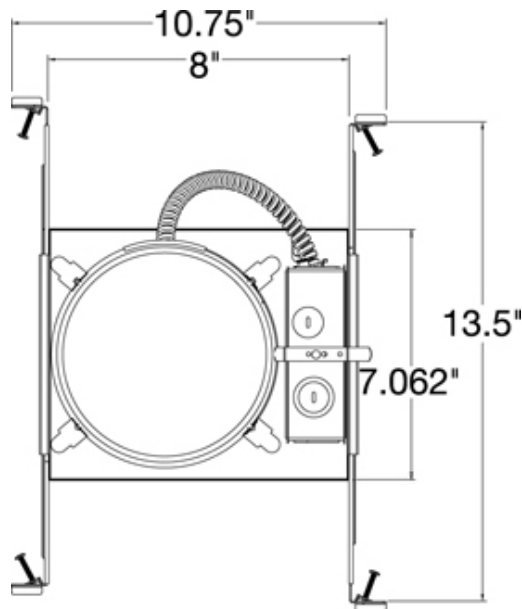

Job Name:

Job Type:

Comments:

Quantity:

11019: New Construction Shallow IC Airtight Housing Specification Images:

New Construction Shallow IC Airtight Housing

Trims: 11037AT, 11020AT, 11033AT, 11034AT, 11035AT, 1136AT, 11055AT, 1158AT, 1159AT

Housing Adjustment: Housing adjusts vertically for various ceiling thicknesses.

Joist Tab: Tab to locate on bottom of joist.

Notch for T-Bar Ceilings: No clips required. Secure bar hanger to T-Bars with wires or screws.

Junction Box with Integral Romex Connector: Junction box with integral romex connector, quick-push and lock connector and through circuit wiring with 4 in, 4 out #12 wire, saves installation time.

UPC #:785652110191

Dimensions:

Diameter:	6 3/8"
Length:	13 1/2"
Width:	10 3/4"
Height:	6 1/8"

Material List:

1 Housing - Steel - Raw Steel

Safety Listing:

UL Listed for Damp Locations / IC
cUL Listed for Damp Locations / IC

Shipping Information: