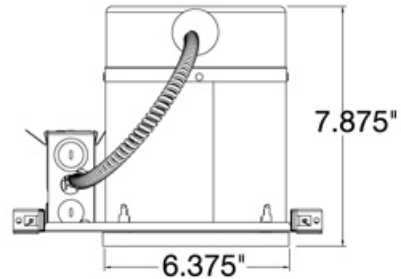

Job Name:

Job Type:

Comments:

Quantity:

11028QC: New Construction - IC Airtight 6" Housing with "Quick Connects" Specification Images:

New Construction Airtight IC Housing with Quick Connects

- IC housing is approved for use in direct contact with insulation
- Housing adjusts vertically for various ceiling thicknesses
- Break-away bar hangers easily extend and will not fall out of plaster flange, providing sturdy installation
- Snap-In Socket locates lamp in optimum location
- No clips required. Secure bar hanger to T-Bars with wires or screws
- Tab to locate on bottom of joist
- Meets airtight requirements for 2.0 CFM or less air leakage
- Junction box with integral romex connector, quick push and lock connector and through circuit wiring with 4 in, 4 out #12 wire, saves installation time.
- The hinged junction box door allows full access for wiring while remaining attached to the recess housing
- Tighten screw to lock bar hangers in place
- Integral captive nails included and positioned for fast, easy installation
- One piece sealed trims. No light leaks

UPC #:785652110290

Dimensions:

- Diameter:** 6 3/8"
- Length:** 13 1/2"
- Width:** 10 3/4"
- Height:** 7 7/8"
- Weight:** 2.2 lbs.

Features:

- Meets Title 24 energy efficiency standards

Material List:

1 Housing - Steel / Aluminum - Raw Steel

Safety Listing:

UL Listed for Damp Locations / IC
cUL Listed for Damp Locations / IC

Shipping Information:

Package Type	Product #	Quantity	UPC	Length	Width	Height	Cube	Weight	UPS Ship
Individual	11028QC	1	785652110290	14.3	9.3	8	0.616	2.26	Yes
Master Pack		6	10785652110297	25.25	18.5	8.75	2.365	15.686	Yes
NJ Pallet		192		48	40	77	85.556	502	No
NV Pallet		192		48	40	77	85.556	502	No