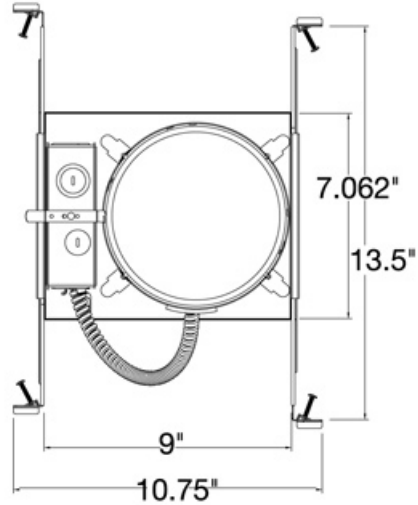

Job Name:

Job Type:

Comments:

Quantity:

11028QC: New Construction - IC Airtight 6" Housing with "Quick Connects" Specification Images:

New Construction Airtight IC Housing with Quick Connects

- IC housing is approved for use in direct contact with insulation
- Housing adjusts vertically for various ceiling thicknesses
- Break-away bar hangers easily extend and will not fall out of plaster flange, providing sturdy installation
- Snap-In Socket locates lamp in optimum location
- No clips required. Secure bar hanger to T-Bars with wires or screws
- Tab to locate on bottom of joist
- Meets airtight requirements for 2.0 CFM or less air leakage
- Junction box with integral romex connector, quick push and lock connector and through circuit wiring with 4 in, 4 out #12 wire, saves installation time.
- The hinged junction box door allows full access for wiring while remaining attached to the recess housing
- Tighten screw to lock bar hangers in place
- Integral captive nails included and positioned for fast, easy installation
- One piece sealed trims. No light leaks

UPC #:785652110290

Dimensions:

- Diameter:** 6 3/8"
- Length:** 13 1/2"
- Width:** 10 3/4"
- Height:** 7 7/8"
- Weight:** 2.2 lbs.

Features:

- Meets Title 24 energy efficiency standards

Material List:

1 Housing - Steel / Aluminum - Raw Steel

Safety Listing:

UL Listed for Damp Locations / IC
cUL Listed for Damp Locations / IC

Shipping Information:

Package Type	Product #	Quantity	UPC	Length	Width	Height	Cube	Weight	UPS Ship
Individual	11028QC	1	785652110290	14.3	9.3	8	0.616	2.26	Yes
Master Pack		6	10785652110297	25.25	18.5	8.75	2.365	15.686	Yes
NJ Pallet		192		48	40	77	85.556	502	No
NV Pallet		192		48	40	77	85.556	502	No