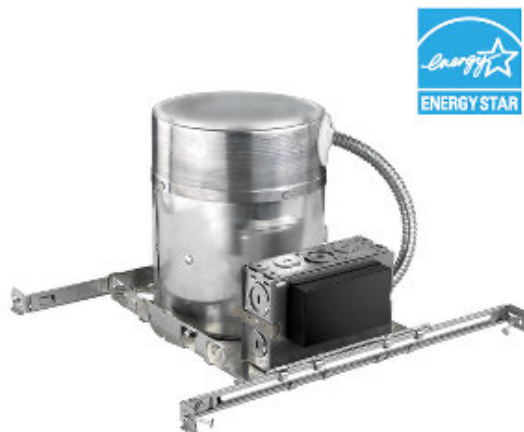

Job Name:

Job Type:

Comments:

Quantity:

1180LE: IC Airtight 6" Fluorescent Housing

Specification Images:

IC Airtight Fluorescent New Construction Recessed Housing.
Accommodates 26w Ball

Trims: 1133AT, 1135, 1155AT, 1157AT, 1160AT, 11061AT, 11063AT

Airtight Construction: Meets airtight requirements for 2.0 CFM or less air leakage.

Adjustable Socket Plate: Adjustable socket plate assembly provides flexibility in lamping options and precise lamp placement with various trims.

Housing Adjustment: Housing adjusts vertically for various ceiling thicknesses.

Bar Hanger Locking Screw: Tighten screw to lock bar hangers in place.

Bar Hanger: Break-away bar hangers easily extend and will not fall out of plaster flange, providing sturdy installation.

Independently Tested Ballast: Provided with integral ballast offering years of trouble-free operation.

Junction Box with Integral Romex Connector: Junction box with integral romex connector, quick-push and lock connector and through circuit wiring with 4 in, 4 out #12 wire, saves installation time.