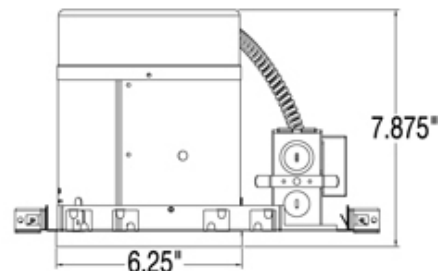

Job Name:

Job Type:

Comments:

Quantity:

1180LE: IC Airtight 6" Fluorescent Housing

Specification Images:

IC Airtight Fluorescent New Construction Recessed Housing.
Accommodates 26w Ball

Trims: 1133AT, 1135, 1155AT, 1157AT, 1160AT, 11061AT, 11063AT

Airtight Construction: Meets airtight requirements for 2.0 CFM or less air leakage.

Adjustable Socket Plate: Adjustable socket plate assembly provides flexibility in lamping options and precise lamp placement with various trims.

Safe - Thermally Protected/Listed for Damp Location: IC housing is approved for use in direct contact with insulation.

Tab to locate on bottom of joist

UPC #:785652011801

Dimensions:

Diameter: 6 1/4"
Length: 13 1/2"
Width: 12 5/16"
Height: 7 7/8"