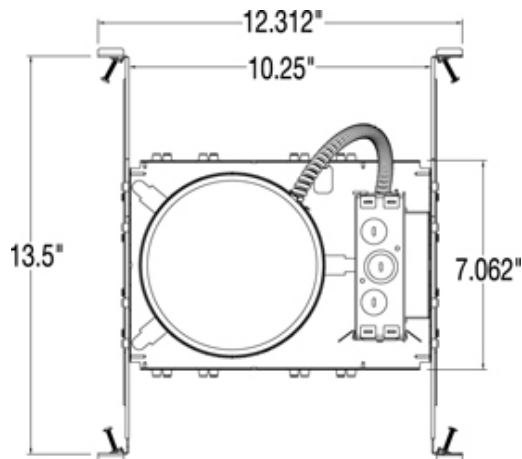

Job Name:

Job Type:

Comments:

Quantity:

1180LE: IC Airtight 6" Fluorescent Housing

Specification Images:

IC Airtight Fluorescent New Construction Recessed Housing.
Accommodates 26w Ball

Trims: 1133AT, 1135, 1155AT, 1157AT, 1160AT, 11061AT, 11063AT

Airtight Construction: Meets airtight requirements for 2.0 CFM or less air leakage.

Adjustable Socket Plate: Adjustable socket plate assembly provides flexibility in lamping options and precise lamp placement with various trims.

Housing Adjustment: Housing adjusts vertically for various ceiling thicknesses.

Bar Hanger Locking Screw: Tighten screw to lock bar hangers in place.

Bar Hanger: Break-away bar hangers easily extend and will not fall out of plaster flange, providing sturdy installation.

Safe - Thermally Protected/Listed for Damp Location: IC housing is approved for use in direct contact with insulation.

Tab to locate on bottom of joist

UPC #:785652011801

Dimensions:

Diameter: 6 1/4"
Length: 13 1/2"
Width: 12 5/16"
Height: 7 7/8"