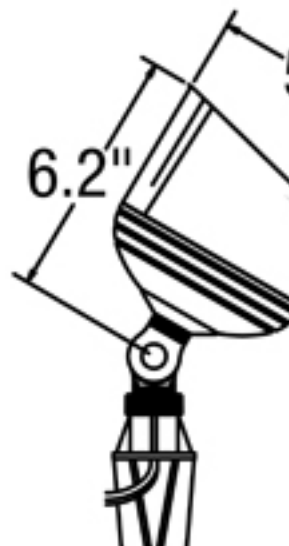

Job Name:

Job Type:

Comments:

Quantity:

91027-147: Big Bang Directional Light, 12v

Specification Images:

Collections: Meridian (Primary)
Big Bang

Cast Brass Construction

Pre-Greased Beryllium Copper Socket

360 Degree Rotation, Locking Hex Screw

Adjustable Cast Brass Knuckle

Anti-Moisture Migration Connections

Brown ABS Plastic Gravity Stake Mount

Tempered Glass Lens

Includes Full Lens Kit and Hex Louver

A powerful and heavy duty directional up-light is perfect for illuminating trees, tall structures and vast spaces. The stainless steel lamp retainer secures lamp and lens in place, while the dual o-ring provides complete moisture control and locking shroud make installation fast and easy. The Big Bang can be used in numerous applications including back, shadow or graze lighting. It is also the perfect directional light to use when up lighting columns.

UPC #:785652129193

Finish: Weathered Brass (147)

Dimensions:

Diameter: 5 1/8"

Wire: 300" (color/Brown)

Height: 6 7/32"

Bulbs:

1 - screw terminal Par36 35w max 12v - included