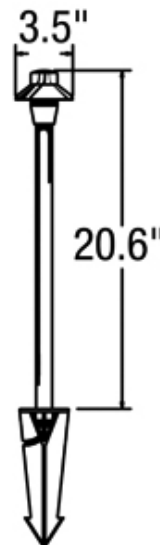

Job Name:

Job Type:

Comments:

Quantity:

91219-147: Lancer Area Light, 12v

Specification Images:

Collections: Imperial (Primary)
Lancer

Traditional style brass area lights offer versatile light output and feature a rotating adjustable height setting, allowing various beam spreads. The frosted cylindrical lens minimizes glare while the 20 watt lamp provides sufficient light to cast soft glows on any path or walking area.

Brass Construction

Pre-Greased Beryllium Copper Socket

Adjustable Machined Brass Collar

Anti-Moisture Migration Connections

Brown ABS Plastic Stabilizer Stake

Use of other manufacturers' components and power management system materials will void warranty, listing, and present a possible safety hazard. Please use caution when specifying lamps by selecting the proper voltage, base type, and wattage lamp when designing and installing any lighting system.

UPC #:785652129865

Finish: Weathered Brass (147)

Dimensions:

Diameter: 3 1/2"

Wire: 300" (color/Brown)

Height: 20 5/8"

Bulbs:

1 - G4 bi-pin T-3 20w max 12v - included

Features:

- Fixture is Dark Sky compliant
- Uses necked glass only for thumb screw fitters

Material List:

1 Construction - Brass - Weathered Brass

Safety Listing:

cETL Listed for Wet Locations

Replacement Bulb Data: