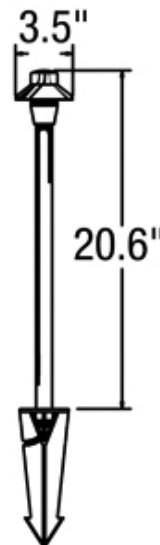

Job Name:

Job Type:

Comments:

Quantity:

91224-147: Lancer Area Light, 12v

Specification Images:

Collections: Imperial (Primary)
Lancer

Traditional style brass area lights offer versatile light output and feature a rotating adjustable height setting, allowing various beam spreads. The frosted cylindrical lens minimizes glare while the 20 watt lamp provides sufficient light to cast soft glows on any path or walking area.

Brass Construction

Pre-Greased Beryllium Copper Socket

Adjustable Machined Brass Collar

Anti-Moisture Migration Connections

Brown ABS Plastic Stabilizer Stake

Use of other manufacturers' components and power management system materials will void warranty, listing, and present a possible safety hazard. Please use caution when specifying lamps by selecting the proper voltage, base type, and wattage lamp when designing and installing any lighting system.

UPC #:785652129919

Finish: Weathered Brass (147)

Dimensions:

Diameter: 3 1/2"

Wire: 36" (color/Brown)

Height: 20 5/8"

Bulbs:

1 - G4 bi-pin T-3 20w max 12v - included

Features:

- Fixture is Dark Sky compliant
- Uses necked glass only for thumb screw fitters

Material List:

1 Construction - Brass - Weathered Brass

Safety Listing:

cETL Listed for Wet Locations

Replacement Bulb Data: