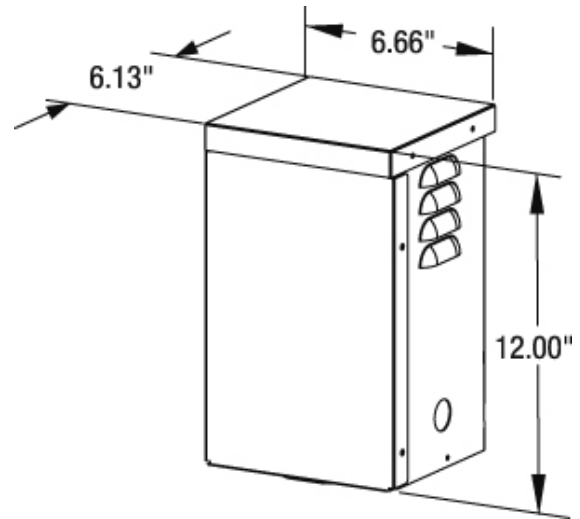

Job Name:

Job Type:

Comments:

Quantity:

93200-98: 300w HomeLine 12v Transformer

Specification Images:

Collection: Homeline Series

Suitable for indoor and outdoor use.

Maximum Wattage: 300w

Primary Output: 120v

Secondary Output Taps: 12v

Isolated single core construction.

Primary fuse protection.

6 ft power cord.

Photocell and timer ready with knock-outs for conduit.

UPC #:785652173301

Finish: Brushed Stainless (98)

Dimensions:

Width: 6 11/16"

Extends: 6 5/32"

Height: 12"

Wire: 72" (color/Black)

Material List:

1 Construction - Stainless Steel - Brushed Stainless