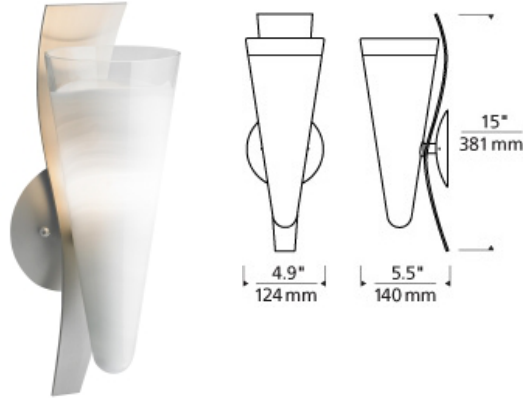

WALL COLLECTION

Nebbia Wall

DESCRIPTION

Hand-blown glass with an elegantly fused glass wrap and a metal base. Incandescent includes 120 volt, 40 watt G9 base halogen lamp. Incandescent may also use 120 volt, 60 watt G9 base halogen lamp (not included). Fluorescent includes 120 volt, 18 watt GU24 base self-ballasted compact fluorescent lamp (not included). Fluorescent may also use 120 volt, 27 watt GU24 base self-ballasted compact fluorescent lamp (not included). Incandescent version dimmable with standard incandescent dimmer.

INSTALLATION

This product can mount to either a 4" square electrical box with round plaster ring or an octagonal electrical box (not included).

WEIGHT

4.42lb / 2kg ±

white

COLOR OPTIONS

amber

smoke