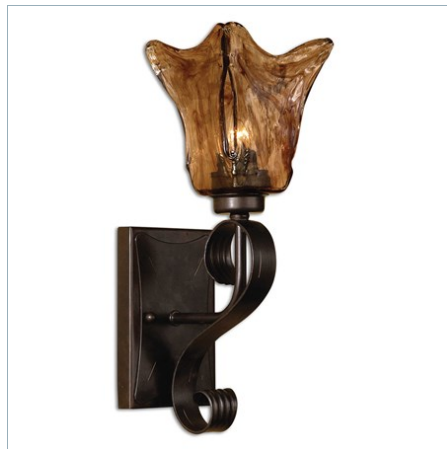

VETRAID, WALL SCONCE

#22402 | 15 H X 6 W X 8 D (IN)