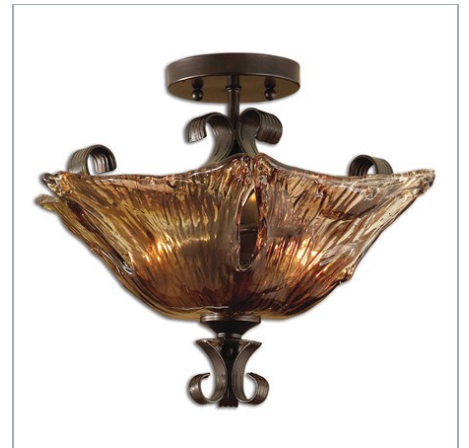

Assembly Instructions:

[Click Here](#)

Complementary Items

VETRAID, 9-LT CHANDELIER

#21005 | 38 H X 31 DIA. (IN)

VETRAID, 5-LT CHANDELIER

#21007 | 32 H X 29 DIA. (IN)

VETRAID, 3-LT KITCHEN ISLAND

#21009 | 23 H X 47 W X 13 D (IN)

VETRAID, 3 LT. CHANDELIER

#21008 | 20 H X 16 DIA. (IN)

VETRAID, MINI PENDANT

#21801 | 15 H X 6 DIA. (IN)

VETRAID, 2 LT SEMI FLUSH MOUNT

#22200 | 13 H X 17 DIA. (IN)

VETRAID, WALL TORCHIER

#22403 | 60 H X 12 W X 6 D (IN)

VETRAID, WALL SCONCE

#22402 | 15 H X 6 W X 8 D (IN)

VETRAID, 2-LT VANITY STRIP

#22800 | 9 H X 17 W X 7 D (IN)

VETRAID, 3 LT VANITY STRIP

#22801 | 9 H X 26 W X 7 D (IN)

VETRAID, 4 LT VANITY STRIP