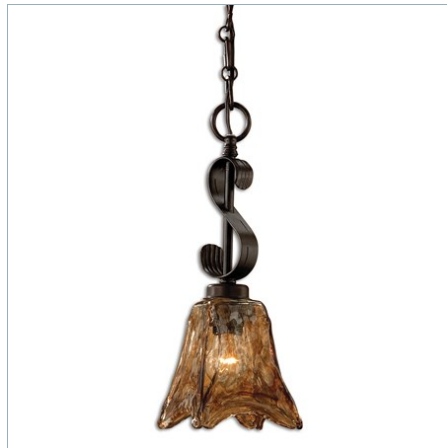

VETRAID, MINI PENDANT

#21801 | 15 H X 6 DIA. (IN)