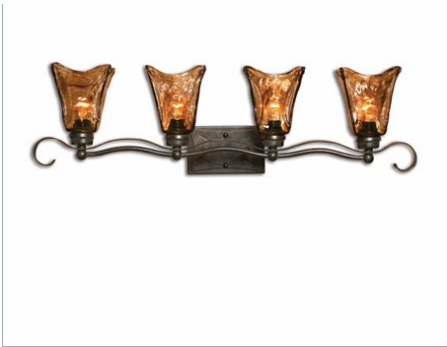

#22403 | 60 H X 12 W X 6 D (IN)

VETRAID, WALL SCONCE

#22402 | 15 H X 6 W X 8 D (IN)

VETRAID, 2-LT VANITY STRIP

#22800 | 9 H X 17 W X 7 D (IN)

VETRAID, 3 LT VANITY STRIP

#22801 | 9 H X 26 W X 7 D (IN)

VETRAID, 4 LT VANITY STRIP