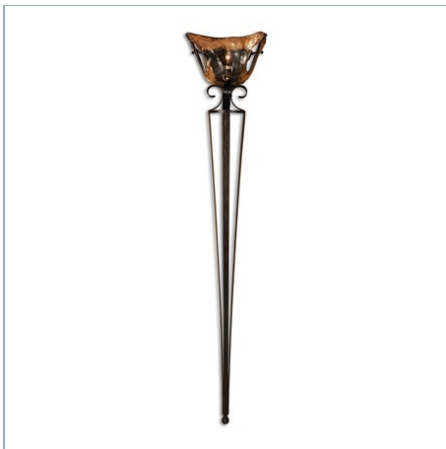

Dimensions:

31 H X 29 Dia. (in)

Weight:

42

Ship Via:

Small Parcel

UPC Number:

792977210062

Assembly Instructions:

[Click Here](#)

Complementary Items

VETRAID, 9-LT CHANDELIER

#21005 | 38 H X 31 DIA. (IN)

VETRAID, 5-LT CHANDELIER

#21007 | 32 H X 29 DIA. (IN)

VETRAID, 3-LT KITCHEN ISLAND

#21009 | 23 H X 47 W X 13 D (IN)

VETRAID, 3 LT. CHANDELIER

#21008 | 20 H X 16 DIA. (IN)

VETRAID, MINI PENDANT

#21801 | 15 H X 6 DIA. (IN)

VETRAID, 2 LT SEMI FLUSH MOUNT

#22200 | 13 H X 17 DIA. (IN)

VETRAID, WALL TORCHIER

#22403 | 60 H X 12 W X 6 D (IN)

VETRAID, WALL SCONCE

#22402 | 15 H X 6 W X 8 D (IN)

VETRAID, 2-LT VANITY STRIP

#22800 | 9 H X 17 W X 7 D (IN)

VETRAID, 3 LT VANITY STRIP

#22801 | 9 H X 26 W X 7 D (IN)

VETRAID, 4 LT VANITY STRIP