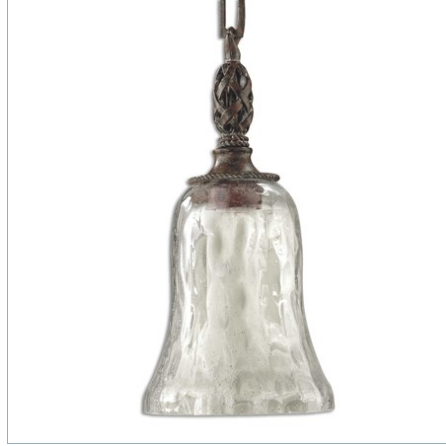

UTTERMOST

GALEANA, 6-LT CHANDELIER

ITEM #21045

Mouth blown glass banded and structured with iron, and trimmed with rope and open weave touches, then finished with clay patinas to make this casually elegant lighting a statement piece wherever it's used.

Designer:	Carolyn Kinder
Dimensions:	39 H X 35 Dia. (in)
Weight:	30
Ship Via:	Small Parcel
UPC Number:	792977210451

Complementary Items

GALEANA, 3 LT CHANDELIER

#21046 | 19 H X 28 DIA. (IN)

GALEANA, 1 LT MINI PENDANT

#21811 | 13 H X 7 DIA. (IN)

GALEANA, 2 LT SEMI FLUSH MOUNT

#22208 | 19 H X 15 DIA. (IN)