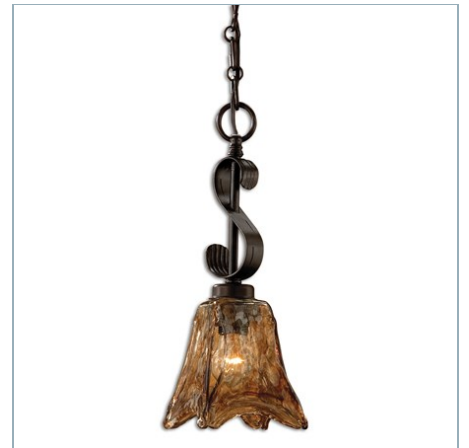

UTTERMOST

VETRAIO, WALL TORCHIER

ITEM #22403

Heavy handmade glass is held in classic European iron works giving these pieces a contemporary quality, with strong traditional appeal as well.

Designer:	Carolyn Kinder
Dimensions:	60 H X 12 W X 6 D (in)
Weight:	17
Ship Via:	Small Parcel
UPC Number:	792977224038
Assembly Instructions:	Click Here

Complementary Items

VETRAID, 9-LT CHANDELIER

#21005 | 38 H X 31 DIA. (IN)

VETRAID, 6 LT. CHANDELIER

#21006 | 31 H X 29 DIA. (IN)

VETRAID, 5-LT CHANDELIER

#21007 | 32 H X 29 DIA. (IN)

VETRAID, 3 LT. CHANDELIER

#21008 | 20 H X 16 DIA. (IN)

VETRAID, 3-LT KITCHEN ISLAND

#21009 | 23 H X 47 W X 13 D (IN)

VETRAID, MINI PENDANT

#21801 | 15 H X 6 DIA. (IN)

VETRAID, 2 LT SEMI FLUSH MOUNT

#22200 | 13 H X 17 DIA. (IN)

VETRAID, WALL SCONCE