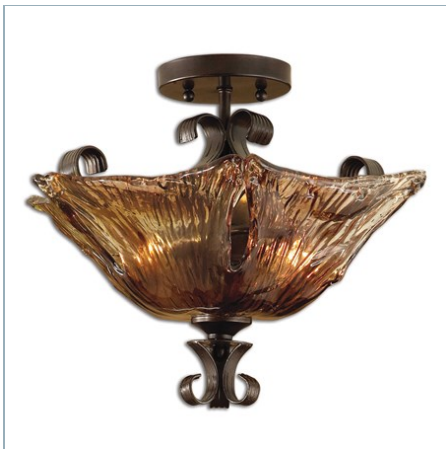

UTTERMOST

VETRAIO, WALL TORCHIER

ITEM #22403

Heavy handmade glass is held in classic European iron works giving these pieces a contemporary quality, with strong traditional appeal as well.

Designer:	Carolyn Kinder
Dimensions:	60 H X 12 W X 6 D (in)
Weight:	17
Ship Via:	Small Parcel
UPC Number:	792977224038
Assembly Instructions:	Click Here

Complementary Items

VETRAID, 9-LT CHANDELIER

#21005 | 38 H X 31 DIA. (IN)

VETRAID, 6 LT. CHANDELIER

#21006 | 31 H X 29 DIA. (IN)

VETRAID, 5-LT CHANDELIER

#21007 | 32 H X 29 DIA. (IN)

VETRAID, 3 LT. CHANDELIER

#21008 | 20 H X 16 DIA. (IN)

VETRAID, 3-LT KITCHEN ISLAND

#21009 | 23 H X 47 W X 13 D (IN)

VETRAID, MINI PENDANT

#21801 | 15 H X 6 DIA. (IN)

VETRAID, 2 LT SEMI FLUSH MOUNT

#22200 | 13 H X 17 DIA. (IN)

VETRAID, WALL SCONCE

#22402 | 15 H X 6 W X 8 D (IN)

VETRAID, 2-LT VANITY STRIP

#22800 | 9 H X 17 W X 7 D (IN)

VETRAID, 3 LT VANITY STRIP

#22801 | 9 H X 26 W X 7 D (IN)

VETRAID, 4 LT VANITY STRIP

#22845 | 9 H X 34 W X 7 D (IN)