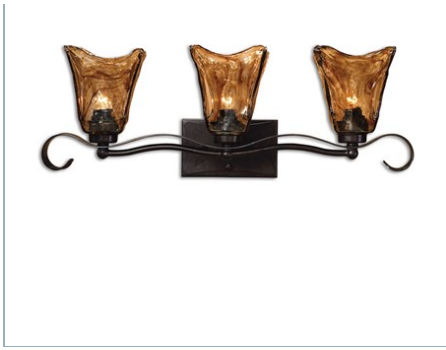

#21008 | 20 H X 16 DIA. (IN)

VETRAID, 3-LT KITCHEN ISLAND

#21009 | 23 H X 47 W X 13 D (IN)

VETRAID, MINI PENDANT

#21801 | 15 H X 6 DIA. (IN)

VETRAID, 2 LT SEMI FLUSH MOUNT

#22200 | 13 H X 17 DIA. (IN)

VETRAID, WALL SCONCE

#22402 | 15 H X 6 W X 8 D (IN)

VETRAID, 2-LT VANITY STRIP

#22800 | 9 H X 17 W X 7 D (IN)

VETRAID, 3 LT VANITY STRIP

#22801 | 9 H X 26 W X 7 D (IN)

VETRAID, 4 LT VANITY STRIP

#22845 | 9 H X 34 W X 7 D (IN)