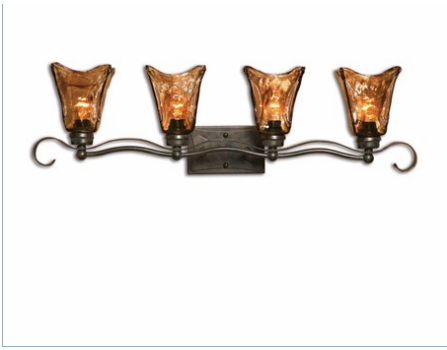

#22402 | 15 H X 6 W X 8 D (IN)

VETRAID, 2-LT VANITY STRIP

#22800 | 9 H X 17 W X 7 D (IN)

VETRAID, 3 LT VANITY STRIP

#22801 | 9 H X 26 W X 7 D (IN)

VETRAID, 4 LT VANITY STRIP

#22845 | 9 H X 34 W X 7 D (IN)