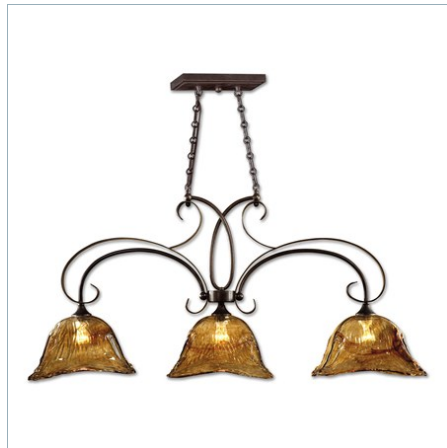

UTTERMOST

VETRAIO, WALL TORCHIER

ITEM #22403

Heavy handmade glass is held in classic European iron works giving these pieces a contemporary quality, with strong traditional appeal as well.

Designer:	Carolyn Kinder
Dimensions:	60 H X 12 W X 6 D (in)
Weight:	17
Ship Via:	Small Parcel
UPC Number:	792977224038
Assembly Instructions:	Click Here

Complementary Items

VETRAID, 9-LT CHANDELIER

#21005 | 38 H X 31 DIA. (IN)

VETRAID, 6 LT. CHANDELIER

#21006 | 31 H X 29 DIA. (IN)

VETRAID, 5-LT CHANDELIER

#21007 | 32 H X 29 DIA. (IN)

VETRAID, 3 LT. CHANDELIER

#21008 | 20 H X 16 DIA. (IN)

VETRAID, 3-LT KITCHEN ISLAND

#21009 | 23 H X 47 W X 13 D (IN)

VETRAID, MINI PENDANT

#21801 | 15 H X 6 DIA. (IN)

VETRAID, 2 LT SEMI FLUSH MOUNT

#22200 | 13 H X 17 DIA. (IN)

VETRAID, WALL SCONCE

#22402 | 15 H X 6 W X 8 D (IN)

VETRAID, 2-LT VANITY STRIP

#22800 | 9 H X 17 W X 7 D (IN)

VETRAID, 3 LT VANITY STRIP

#22801 | 9 H X 26 W X 7 D (IN)

VETRAID, 4 LT VANITY STRIP

#22845 | 9 H X 34 W X 7 D (IN)