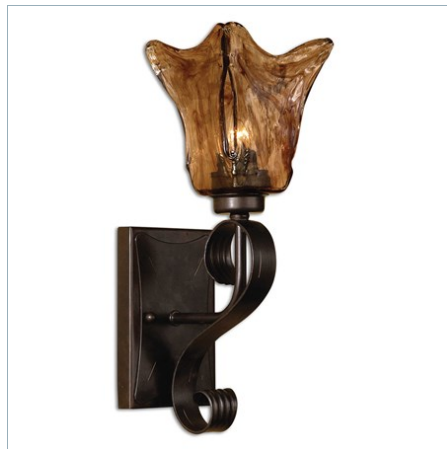

UTTERMOST

VETRAIO, WALL TORCHIER

ITEM #22403

Heavy handmade glass is held in classic European iron works giving these pieces a contemporary quality, with strong traditional appeal as well.

Designer:	Carolyn Kinder
Dimensions:	60 H X 12 W X 6 D (in)
Weight:	17
Ship Via:	Small Parcel
UPC Number:	792977224038
Assembly Instructions:	Click Here

#21008 | 20 H X 16 DIA. (IN)

VETRAID, 3-LT KITCHEN ISLAND

#21009 | 23 H X 47 W X 13 D (IN)

VETRAID, MINI PENDANT

#21801 | 15 H X 6 DIA. (IN)

VETRAID, 2 LT SEMI FLUSH MOUNT

#22200 | 13 H X 17 DIA. (IN)

VETRAID, WALL SCONCE