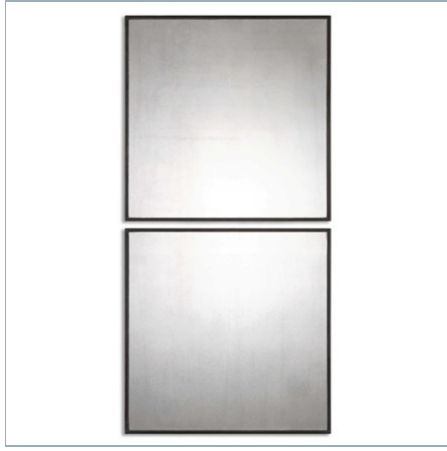

## MATTY MIRRORED CUBE TABLE

ITEM #24091

Aged black cube with red undertones, faceted with antiqued mirrors.

|                    |                         |
|--------------------|-------------------------|
| <b>Designer:</b>   | Matthew Williams        |
| <b>Dimensions:</b> | 16 W X 18 H X 16 D (in) |
| <b>Weight:</b>     | 34                      |
| <b>Ship Via:</b>   | Small Parcel            |
| <b>UPC Number:</b> | 792977240915            |

Complementary Items

**MATTY MIRRORED SIDE TABLE**

#24383 | 18 W X 25 H X 18 D (IN)

**MATTY SQUARE MIRRORS, S/2**

#13932 | 24 W X 24 H X 1 D (IN)