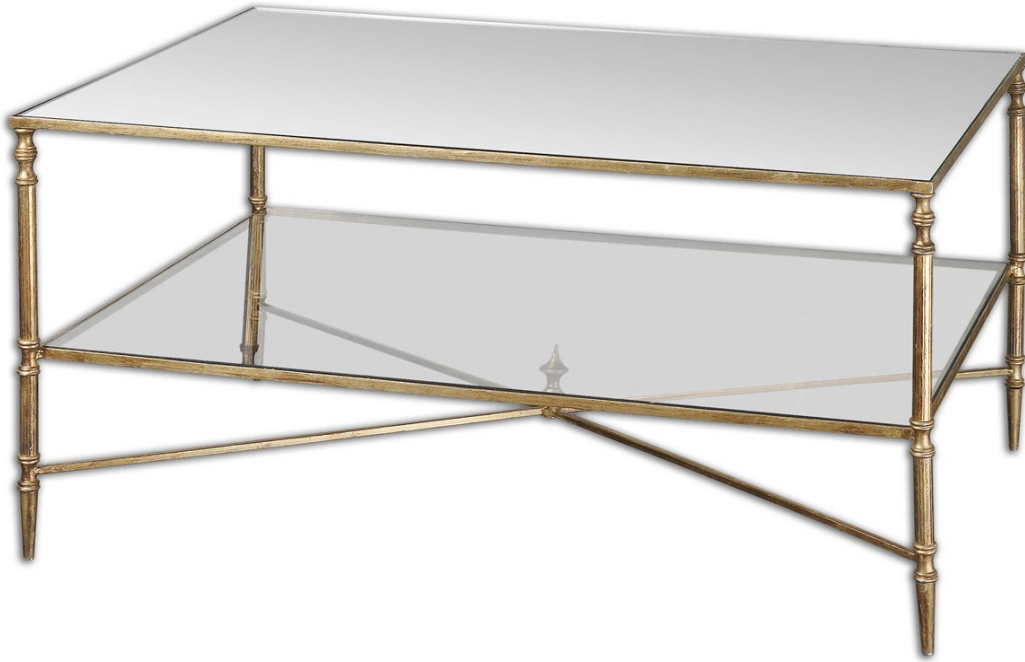

## HENZLER COFFEE TABLE

ITEM #24276

Finished in gold leaf with heavy antiquing on iron frame and iron cross stretchers. Top is reinforced mirror and gallery shelf is clear tempered glass.

<b>Designer:</b>	Matthew Williams
<b>Dimensions:</b>	38 W X 19 H X 28 D (in)
<b>Weight:</b>	84
<b>Ship Via:</b>	Motor Freight
<b>UPC Number:</b>	792977242766
<b>Assembly Instructions:</b>	<a href="#">Click Here</a>

## Complementary Items

**HENZLER ETAGERE**

#24277 | 34 W X 62 H X 14 D (IN)

**HENZLER CONSOLE TABLE**

#24278 | 45 W X 33 H X 14 D (IN)