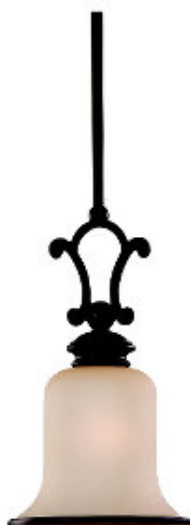

Job Name:

Job Type:

Comments:

Quantity:

61145BLE-814: ENERGY STAR Acadia Mini-Pendant

Dimensions:

Diameter: 7 3/4"
Height: 13 1/4"

Height w/ Chain: 66 1/2"
Wire: 120" (color/Brown)
Chain: 12"
Mounting Proc.: Cap Nuts
Connection: Mounted To Box

Bulbs:

1 - GU24 self ballasted 13w max 120v - included

Features:

- Energy Star Compliant
- A decorative canopy is included
- Offers energy saving fluorescent lighting

Material List:

1 Body - Steel - Misted Bronze
1 Chain - Steel - Misted Bronze

Safety Listing:

UL Listed for Dry Locations

Instruction Sheets:

French (F-005)
English (HC-1525)

Collection: Acadia

Fluorescent Mini-Pendant in Misted Bronze Finish with Champagne Seeded Glass Shade

European Rustic combines comfort and sophistication. The Misted Bronze is a mix of dark & russet browns that suggests warmth. The Champagne Seeded glass creates soft romantic glows.

For Additional Stems, Order 9199-814; Three 12 inch stems, 12 inch chain and canopy included

UPC #:785652114519

Finish: Misted Bronze (814)

Shade / Glass / Diffuser Details:

Part	Material	Finish	Quantity	Item Number	Length	Width	Height	Diameter	Fitter Diameter	Shade Top Length	Shade Top Width	Shade Top Diameter
Shade	Glass	Champagne Seeded	1					7 9/16				