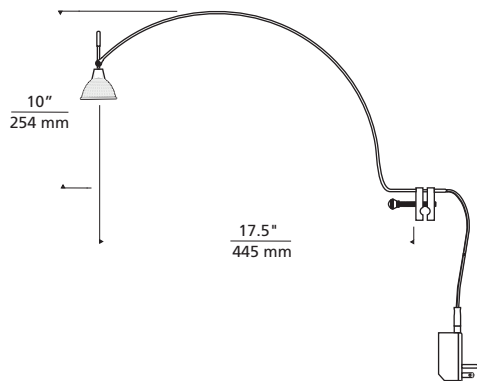

# LC-Archie

de\_lc\_archie\_spec.pdf

Shown approx. 10% actual size.  
(with Lil Wok Accessory sold seperately)

## DESCRIPTION

Sleek, lightweight Lite Clamp fixtures were specially designed for banner frames and portable booths. 17.5" long, 10" height of arch. Pivots at head to direct the beam.

## INSTALLATION

The round clamp grips securely to a panel as slim as 1/4" or as thick as 1". The banner channel allows a tight hold to 5/16" banner frames. The length of the fixture may be adjusted by sliding the arms back and forth through the clamp. Includes 12 volt, 75 watt plug-in transformer on a 10' cord to plug into a standard outlet.

## WEIGHT

1.46 lb./0.66 kg. ±