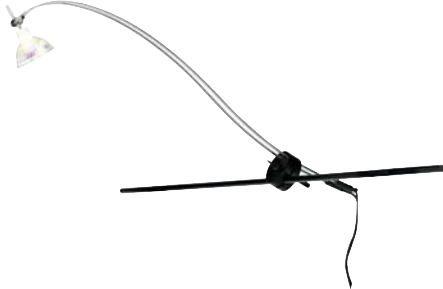

LC-Georgi

de_lc_georgi_spec.pdf

Shown approx. 10% actual size.

DESCRIPTION

Sleek, lightweight Lite Clamp fixtures were specially designed for banner frames and portable booths. Extends up to 17.5" from clamp, 3" height of arc. Use coated handle to direct the beam.

INSTALLATION

The round clamp grips securely to a panel as slim as 1/4" or as thick as 1". The banner channel allows a tight hold to 5/16" banner frames. The length of the fixture may be adjusted by sliding the arms back and forth through the clamp. Includes 12 volt, 75 watt plug-in transformer on a 10' cord to plug into a standard outlet.

FINISH

Chrome arms with black clamp.

LAMP

Low-voltage Halogen MR16 lamp up to 75 watts (not included).
See accessory for maximum wattage usage.

ACCESSORY

Wild Thing, Sun Louver, Flight Paper, MR16 Snout, Round Glass Shield, Cone Glass Shield, Lil Egypt, Lil Wok, Barndoors, Snap Barndoors, Backlight Shield, Louver Lens Holder, Snap Louver Holder, Eggcrate Louver, Glass Lens (sold separately).