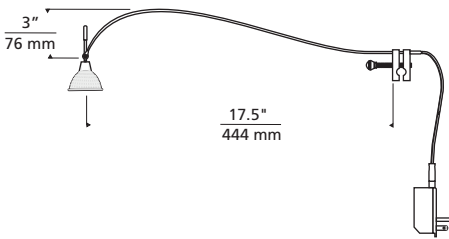

LC-Georgi

de_lc_georgi_spec.pdf

Shown approx. 10% actual size.

DESCRIPTION

Sleek, lightweight Lite Clamp fixtures were specially designed for banner frames and portable booths. Extends up to 17.5" from clamp, 3" height of arc. Use coated handle to direct the beam.

INSTALLATION

The round clamp grips securely to a panel as slim as 1/4" or as thick as 1". The banner channel allows a tight hold to 5/16" banner frames. The length of the fixture may be adjusted by sliding the arms back and forth through the clamp. Includes 12 volt, 75 watt plug-in transformer on a 10' cord to plug into a standard outlet.

FINISH

Chrome arms with black clamp.

LAMP

Low-voltage Halogen MR16 lamp up to 75 watts (not included).
See accessory for maximum wattage usage.

ACCESSORY

Wild Thing, Sun Louver, Flight Paper, MR16 Snout, Round Glass Shield, Cone Glass Shield, Lil Egypt, Lil Wok, Barndoors, Snap Barndoors, Backlight Shield, Louver Lens Holder, Snap Louver Holder, Eggcrate Louver, Glass Lens (sold separately).