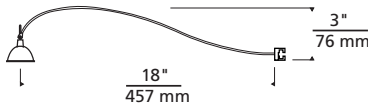

FreeJack	MonoRail	Two-Circuit MonoRail	Wall MonoRail	Kable Lite	TwinRail	T-trak™
N/A	N/A	N/A		N/A	N/A	N/A

Wall Georgi

ARCHITECTURAL HEAD

DESCRIPTION

Clamps to Wall MonoRail. 18" long 3" high gentle curve. Pivots at head to direct the beam.

SYSTEM

Available for Wall MonoRail only.

FINISH

Antique bronze, chrome, satin nickel.

LAMP

Low-voltage Halogen MR16 lamp up to 75 watts (not included).

ACCESSORIES & OPTICAL CONTROLS

Compatible accessories and optical controls (sold separately): Backlight Shield, Barndoors, Cone Glass Shield, Eggcrate Louver, Flight Paper, Glass Lens, Lil Egypt, Lil Wok, Louver Lens Holder, MR16 Snout, Round Glass Shield, Snap Barndoors, Snap Louver Lens Holder, or Wild Thing.

WEIGHT

0.22 lb./0.10 kg. ±

Shown approximately 20% actual size.

hds_wall_georgi_spec.pdf

ORDERING INFORMATION

700WMGRG

FINISH

- Z ANTIQUE BRONZE
- C CHROME
- S SATIN NICKEL